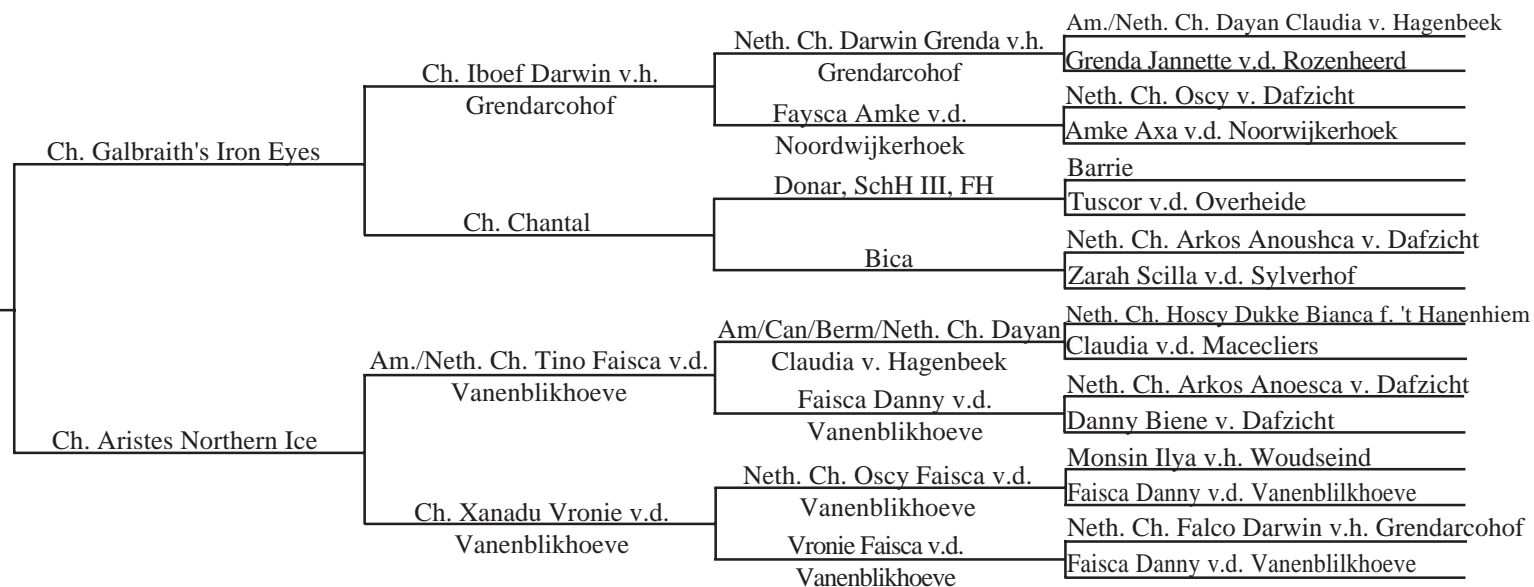

Pedigree of Planned Winter '01 Breeding

Am/Can Ch. Aristes Unser
Gryphon's Kosz

Am/Can Ch. Aristes Yak
Attack v. Gryphon

Gryphon Bouviers

David Sheckler • 503.628.2233 • dshecklr@europa.com
Hillsboro, OR 97123 • www.europa.com/~dshecklr